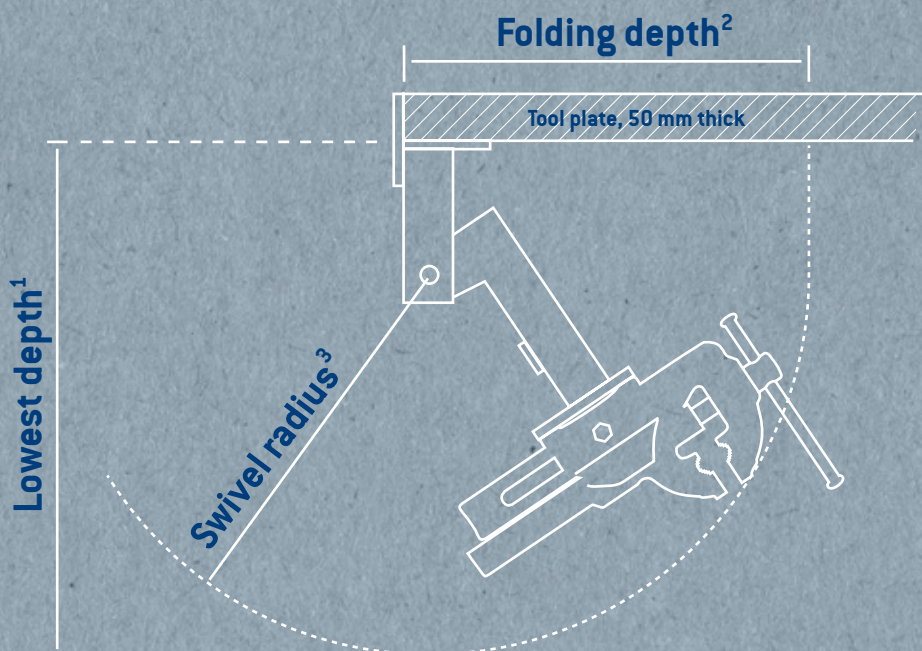

HEUER Collapsible

For greater workbench space.

Collapse, fold and stow. The ideal complement for the bench-vice. The HEUER Collapsible can be stowed under the workbench with ease creating extra space when not in use. The HEUER Collapsible provides an especially ergonomic solution to clustered workspaces in the workshop. In its working position, the vice is fixed sturdily to the workbench and free of any vibration.

When additional height adjustment and rotating capability are needed, the HEUER Collapsible-Lift on the following pages is the right choice.

Width of jaw/mm*	Lowest depth/mm 1	Folding depth/mm 2	Swivel radius/mm 3	Item No.
120	495	410	390	105 120
140	535	455	430	105 140

* Data refers to HEUER Vices.

¹ From lower edge of workbench plate

² From front edge of workbench plate

³ Around point of rotation